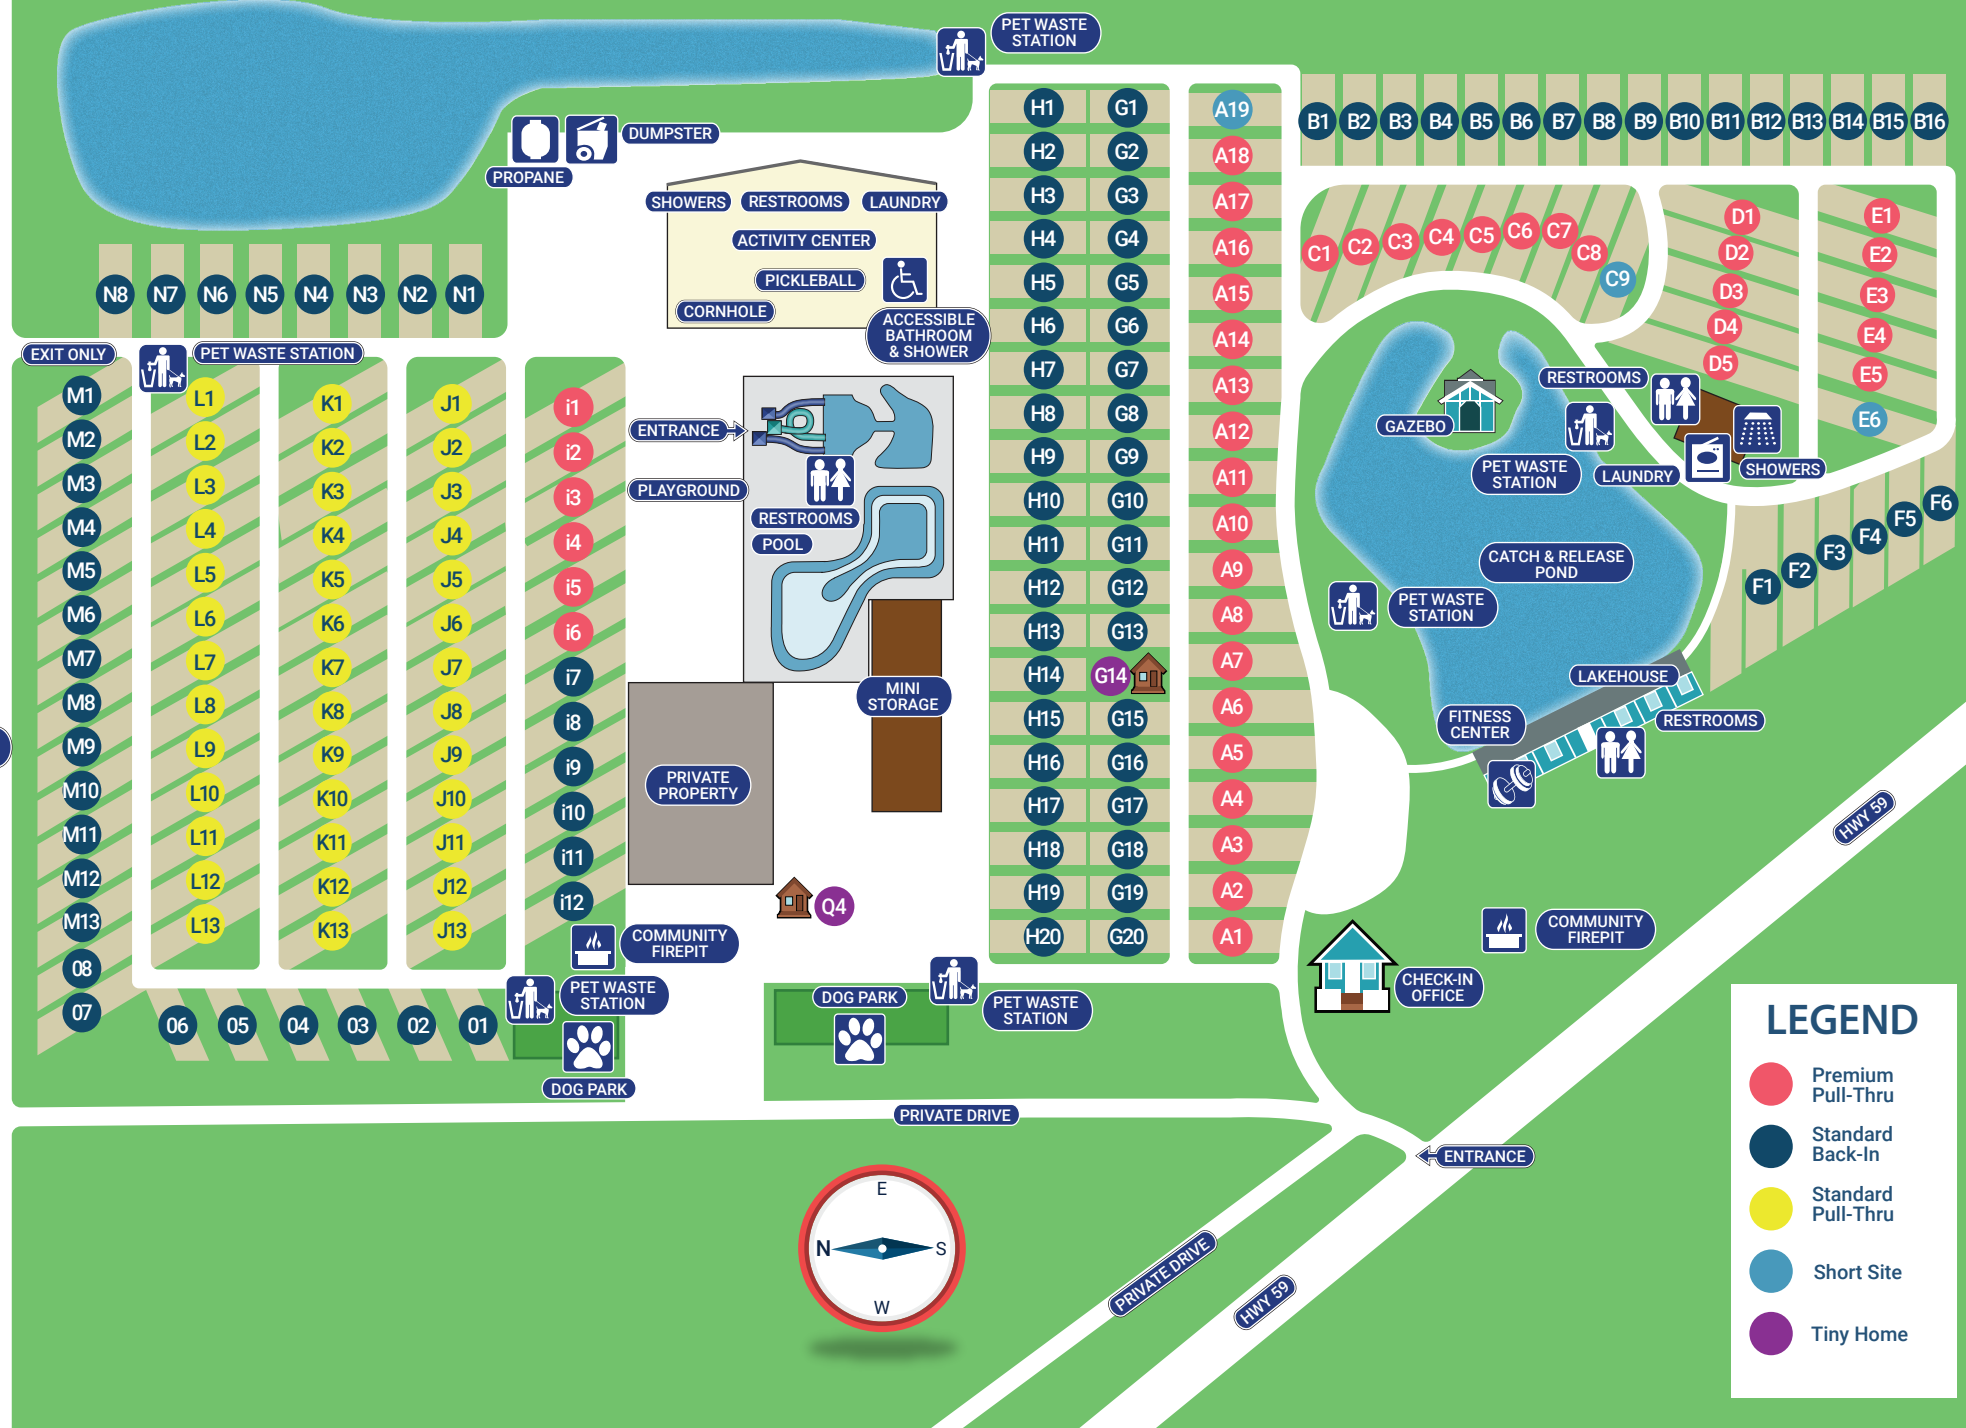

CR 28

LEGEND

- Premium Pull-Thru
- Standard Back-In
- Standard Pull-Thru
- Short Site
- Tiny Home